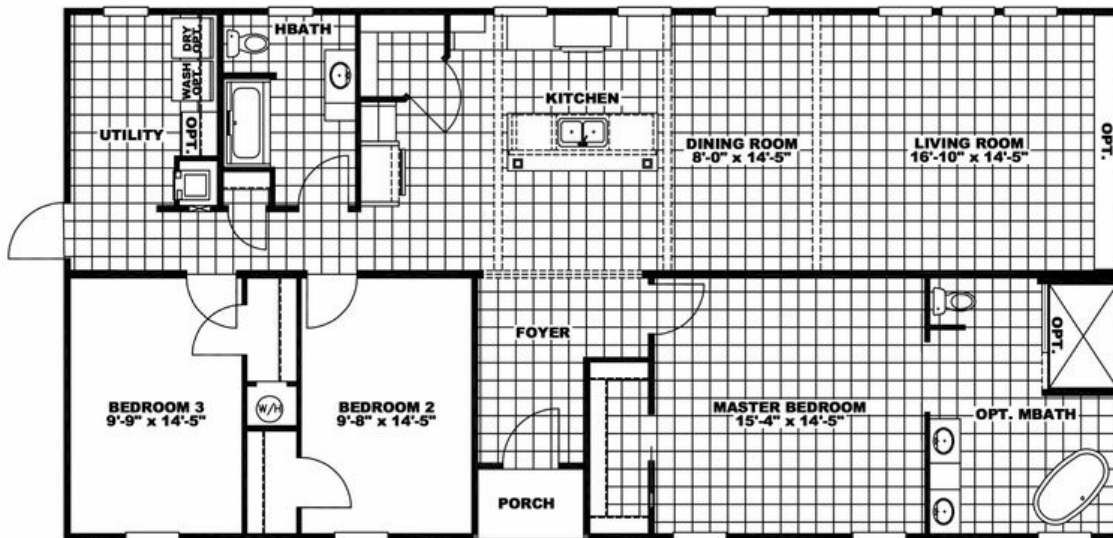

FREEDOM FARM HOUSE 32X60

FREEDOM FARM HOUSE 32X60

Model number: 27FRE32603AH19

3 beds • 2 baths • 2176 sq.ft. • 32' width • 68' depth

Our home building facilities invest in continuous product and process improvements. Plans, dimensions, features, materials, specifications and availability are subject to change without notice or obligation. Renderings and floor plans are representative likenesses of our homes and may differ from the actual homes. We invite you to tour a Home Center near you and inspect the highest value in quality housing available or call (803) 359-5425 to speak with a Home Consultant. Copyright 2017, CMH. All rights reserved.