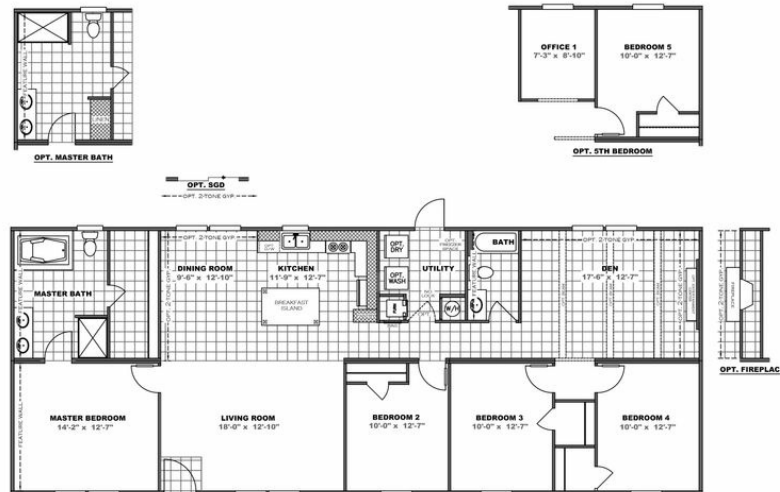

## TRADITION 2868B Model number: 34TRA28684BH19

4 beds • 2 baths • 1904 sq.ft. • 28' width • 68' depth

Our home building facilities invest in continuous product and process improvements. Plans, dimensions, features, materials, specifications and availability are subject to change without notice or obligation. Renderings and floor plans are representative likenesses of our homes and may differ from the actual homes. We invite you to tour a Home Center near you and inspect the highest value in quality housing available or call (803) 359-5425 to speak with a Home Consultant. Copyright 2017, CMH. All rights reserved.