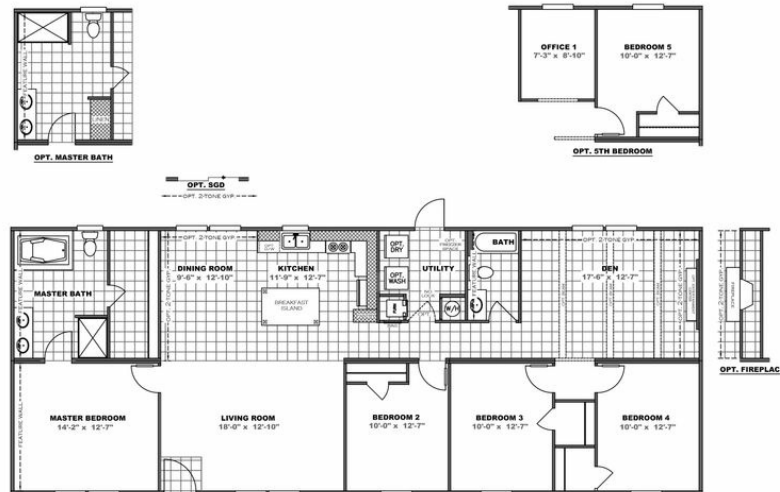

TRADITION 2868B

TRADITION 2868B Model number: 34TRA28684BH19

4 beds • 2 baths • 1904 sq.ft. • 28' width • 68' depth

Our home building facilities invest in continuous product and process improvements. Plans, dimensions, features, materials, specifications and availability are subject to change without notice or obligation. Renderings and floor plans are representative likenesses of our homes and may differ from the actual homes. We invite you to tour a Home Center near you and inspect the highest value in quality housing available or call (803) 359-5425 to speak with a Home Consultant. Copyright 2017, CMH. All rights reserved.

TRADITION 2868B Model number: 34TRA28684BH19

4 beds • 2 baths • 1904 sq.ft. • 28' width • 68' depth

Our home building facilities invest in continuous product and process improvements. Plans, dimensions, features, materials, specifications and availability are subject to change without notice or obligation. Renderings and floor plans are representative likenesses of our homes and may differ from the actual homes. We invite you to tour a Home Center near you and inspect the highest value in quality housing available or call (803) 359-5425 to speak with a Home Consultant. Copyright 2017, CMH. All rights reserved.