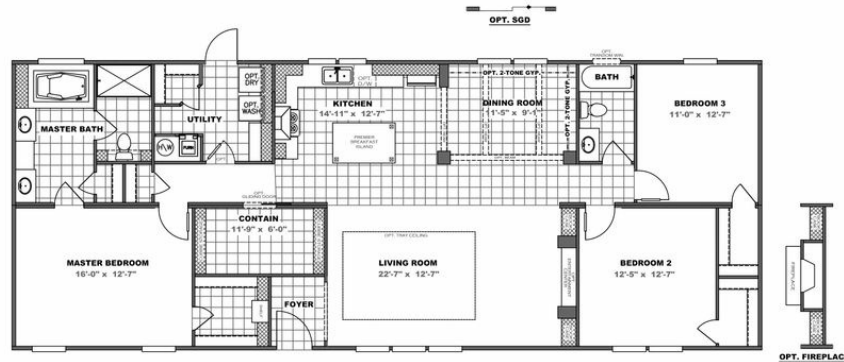

ROCKY Model number: 34PRE28683AH18

3 beds • 2 baths • 1904 sq.ft. • 28' width • 68' depth

Our home building facilities invest in continuous product and process improvements. Plans, dimensions, features, materials, specifications and availability are subject to change without notice or obligation. Renderings and floor plans are representative likenesses of our homes and may differ from the actual homes. We invite you to tour a Home Center near you and inspect the highest value in quality housing available or call (803) 359-5425 to speak with a Home Consultant. Copyright 2017, CMH. All rights reserved.